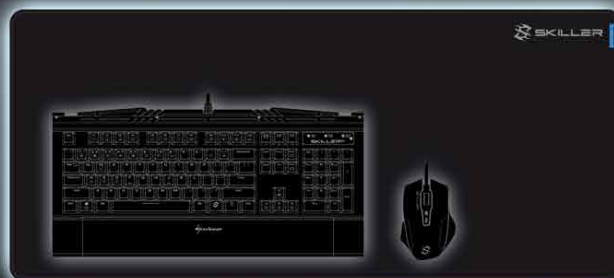

# SKILLER SGP1 GAMING MOUSE MAT

**Size M**

280 x 195 x 2.5 mm

**Size L**

355 x 255 x 2.5 mm

**Size XL**

444 x 355 x 2.5 mm

**Size XXL**

900 x 400 x 2.5 mm

DurableStitch  
sewing

Highly durable and  
extremely strong  
cloth material

SKILLER

Low height of  
only 2.5 mm

Finest natural rubber base  
for perfect grip