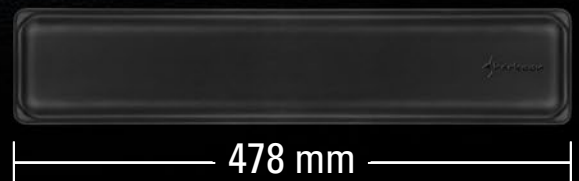

ELITE

SHARK

Sharkoon

WR200
KEYBOARD WRIST REST

Comfort through Ergonomy

Easy-to-Clean
PU Leather

Memory Foam Inside

Nonslip Base

The ELITE SHARK WR200 Wrist Rest has a seamless surface made of synthetic leather. This can be easily cleaned and offers palms and wrists stability and a pleasant hold. To especially ensure that the ball of the thumb remains free of strain, the inside of the wrist rest consists of supple memory foam. This quickly adapts to the requirements of the user, providing more comfort while gaming or typing.

ELITE
SHARK

WR200

KEYBOARD WRIST REST

For maximum relaxation when gaming and minimum tension of the wrists, the WR200 Wrist Rest is the ideal complement for your keyboard. This wrist rest of the ELITE SHARK series raises the position of the ball of the thumb to a height that is in line with keyboard. This ergonomic position facilitates focused gaming and typing even after hours of keyboard use.

ELITE
SHARK

WR200

KEYBOARD WRIST REST

General:

■ Surface:	PU
■ Nonslip Base:	✓
■ Weight:	0.55 kg
■ Dimensions (L x W x H):	478 x 100 x 24 mm

Package Contents

- ELITE SHARK WR200

www.sharkoon.com